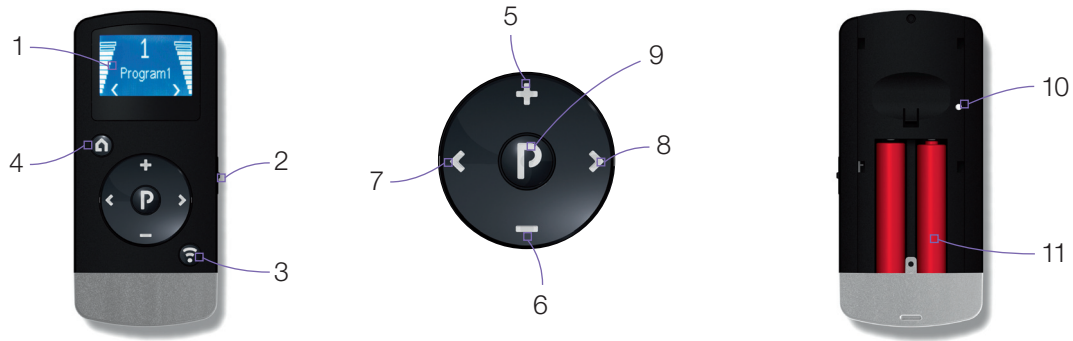

ReSound Unite® Remote Control

Product description

The ReSound Unite® Remote Control is for patients who appreciate an easy overview of their hearing instrument and accessory settings. They can use it to change programs, adjust the volume and control streaming from the ReSound Unite TV or ReSound Unite Mini Microphone. The remote control allows the patient to adjust the settings on each hearing instrument individually.

Easy to connect

- Just press the pairing button on the remote control and open and close the battery doors of the hearing instruments within 20 seconds, and it automatically pairs with the hearing instruments
- Pairing can also be done through the ReSound Aventa® 3 fitting software

Easy to use

- At the push of a button you can control volume and program settings of the hearing instruments
- Volume settings can be set for each ear individually
- The "Home" button lets you return to your default settings
- The "Streaming" button accesses streamed signals from the ReSound Unite TV or Mini Microphone (optional)

2.4 GHz wireless technology

- A smart, robust and reliable standard that has a strong, clear and stable signal

ReSound Unite® Remote Control

1. Display
2. Key lock
3. Streaming button
4. Home button
5. Increase volume
6. Decrease volume
7. Activate left hearing instrument only
8. Activate right hearing instrument only
9. Program change
10. Pairing button
11. AAAA batteries